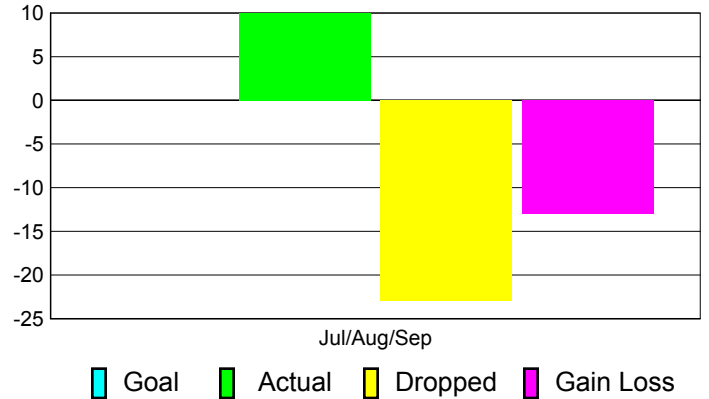

### YTD Status Quo Clubs 2011-2012

Status Quo Clubs Compared to Status Quo Members

## MEMBERSHIP

**Membership Results**  
2011-2012

**Membership**  
2010-2011

Month	Net Memb Goal	Actual New Memb	Actual Dropped Memb	Gain/Loss of Memb	Gain/Loss of Memb
Jul/Aug/Sep		10	-23	-13	13
<b>Totals</b>		<b>10</b>	<b>-23</b>	<b>-13</b>	<b>13</b>

### Membership Results 2011-2012

Goal, New, Dropped, Gain/Loss

### Comparison of Membership Gain/Loss

Current Year Compared to the Previous Year